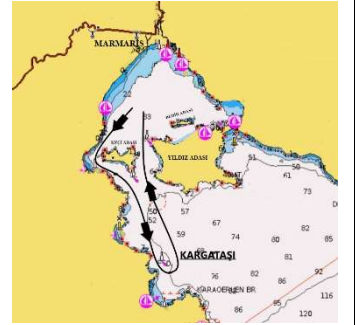

CHARLIE S(3)-1-2-3-1-F(3)

MARKS AT STARBOARD

DELTA S(1)-3-2-1-3-F(1)

ECHO S(2)-1-3-2-1-F(2)

FOXTROT S(3)-2-1-3-2-F(3)

Start/ Finish Line may be positioned (or set) behind the numbered marks.

PIN END ON PORT (START)

START- Keçi Adası on Starboard- Kargataşı on Port-
Yıldız Adası on Starboard- FİNİŞ

Course #6-E

Distance 12 nm
Time Limit 180 min.

START- Keçi Adası on Port- Kargataşı on Port-
Yıldız Adası on Starboard- FİNİŞ

Course #7

Distance 16 nm
Time Limit 240 min.

START-Keçi Adası on Starboard- Kargataşı on port-
Yalancı Şamandıra on Port- Yıldız Adası on Starboard- FİNİŞ

Course #8

Distance 8 nm
Time Limit 120 min.

START-Keçi Adası on Starboard- FİNİŞ

Course #8-E

Distance 8 nm
Time Limit 120 dk.

START- Keçi Adası on Port- FİNİŞ