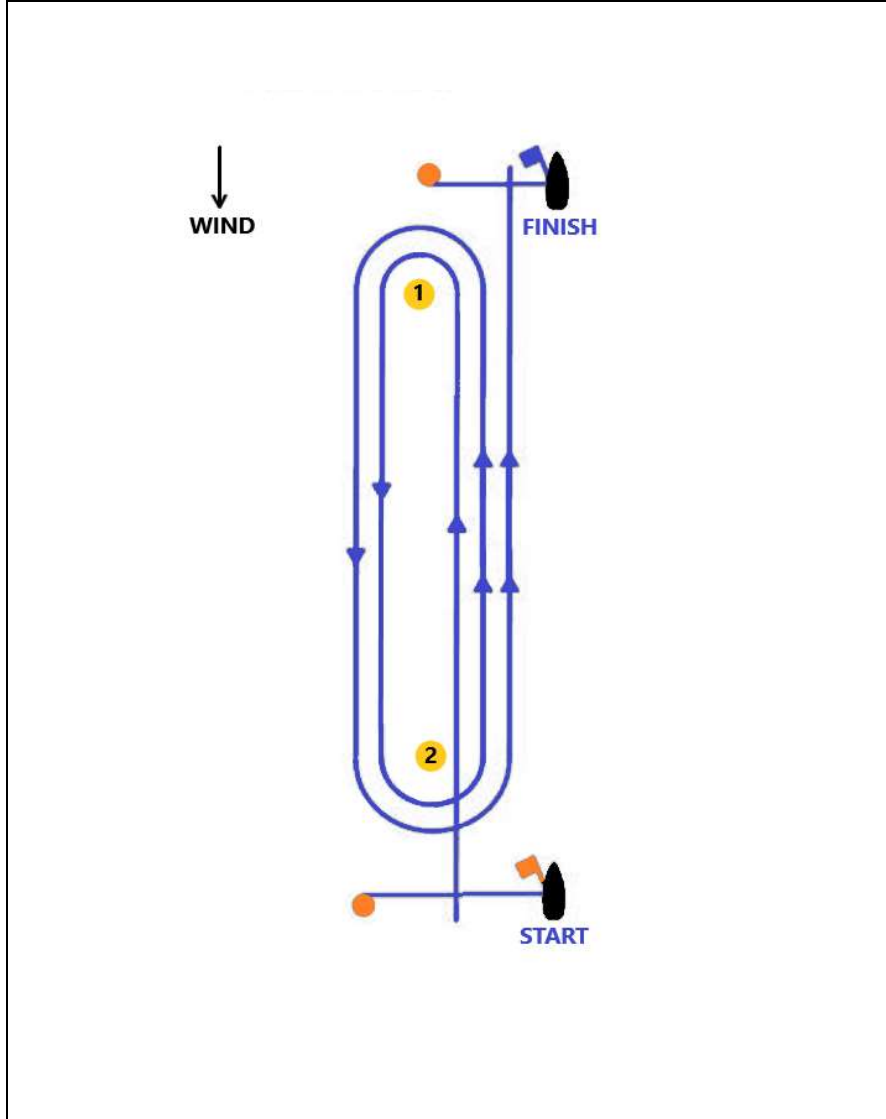

COURSE #2

Distance: ~ 6nm.

Time Limit: 90 min.

Course Description

Start- #1- #2- #1- #2- Finish.