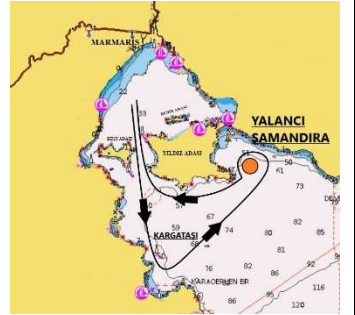

CHARLIE S(3)-1-2-3-1-F(3)

MARKS AT STARBOARD

DELTA S(1)-3-2-1-3-F(1)

ECHO S(2)-1-3-2-1-F(2)

FOXTROT S(3)-2-1-3-2-F(3)

Start/ Finish Line may be positioned (or set) behind the numbered marks.

PIN END ON PORT (START)

START- Keçi Adası on Starboard- Kargataşı on Port-
Yıldız Adası on Starboard- FİNİŞ

Course #6-E

Distance 12 nm
Time Limit 180 min.

START- Keçi Adası on Port- Kargataşı on Port-
Yıldız Adası on Starboard- FİNİŞ

Course #7

Distance 16 nm
Time Limit 240 min.

START-Keçi Adası on Starboard- Kargataşı on port-
Yalancı Şamandıra on Port- Yıldız Adası on Starboard- FİNİŞ

Course #8

Distance 8 nm
Time Limit 120 min.

START-Keçi Adası on Starboard- FİNİŞ

Course #8-E

Distance 8 nm
Time Limit 120 dk.

START- Keçi Adası on Port- FİNİŞ