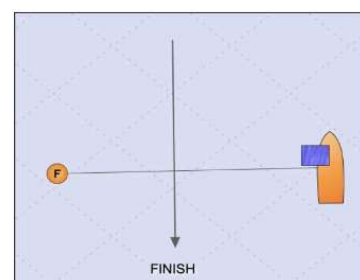

CHARLIE S(3)-1-2-3-1-F(3)

MARKS AT STARBOARD

DELTA S(1)-3-2-1-3-F(1)

ECHO S(2)-1-3-2-1-F(2)

FOXTROT S(3)-2-1-3-2-F(3)

Start/ Finish Line may be positioned (or set) behind the numbered marks.

PIN END ON PORT (START)

PIN END ON STARBOARD (FINISH)

Course #5 WW-LW

Distance: ~ 6nm.

Time Limit: 90 min.

Course Description

Start- #1- #1 a- 2 s/p- #1- #1 a- Finish.

Course # 6

Distance 12 nm
Time Limit 180 min.