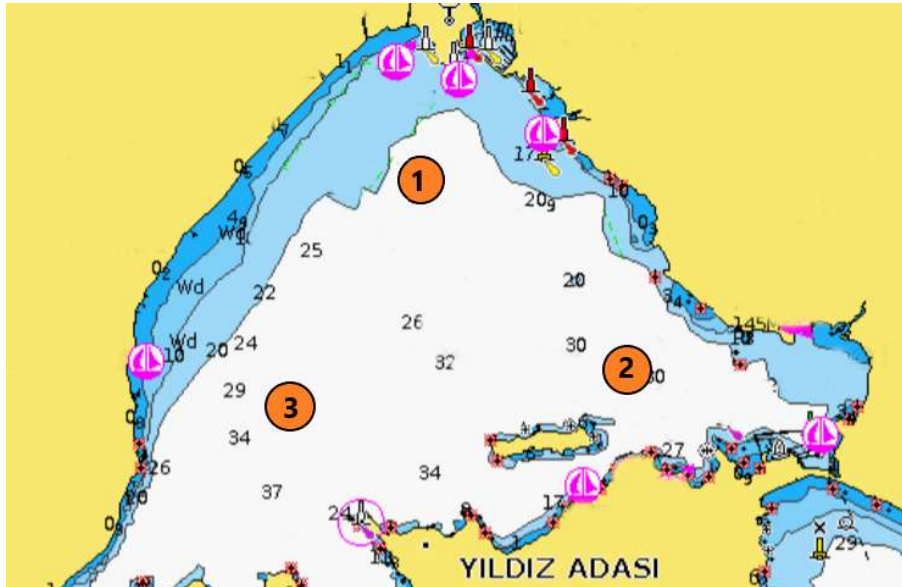

M.I.Y.C Classical **COURSE #4**