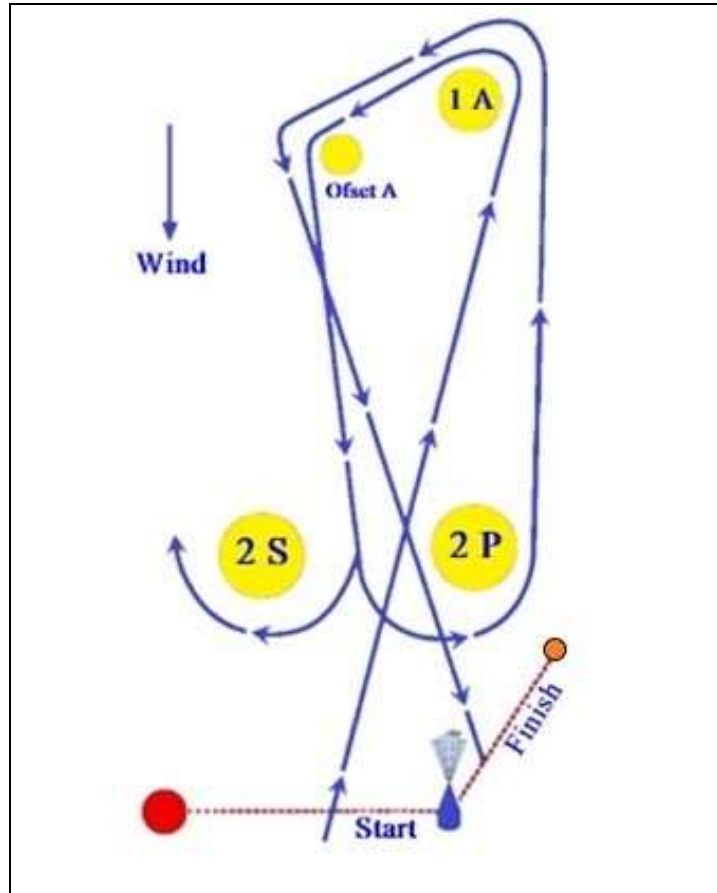

CHARLIE S(3)-1-2-3-1-F(3)

MARKS AT STARBOARD

DELTA S(1)-3-2-1-3-F(1)

ECHO S(2)-1-3-2-1-F(2)

FOXTROT S(3)-2-1-3-2-F(3)

Start/ Finish Line may be positioned (or set) behind the numbered marks.

PIN END ON PORT (START)

PIN END ON STARBOARD (FINISH)

Course #5 WW-LW

Distance: ~ 6nm.

Time Limit: 90 min.

Course Description

Start- #1- #1 a- 2 s/p- #1- #1 a- Finish.

Course # 6

Distance 12 nm
Time Limit 180 min.