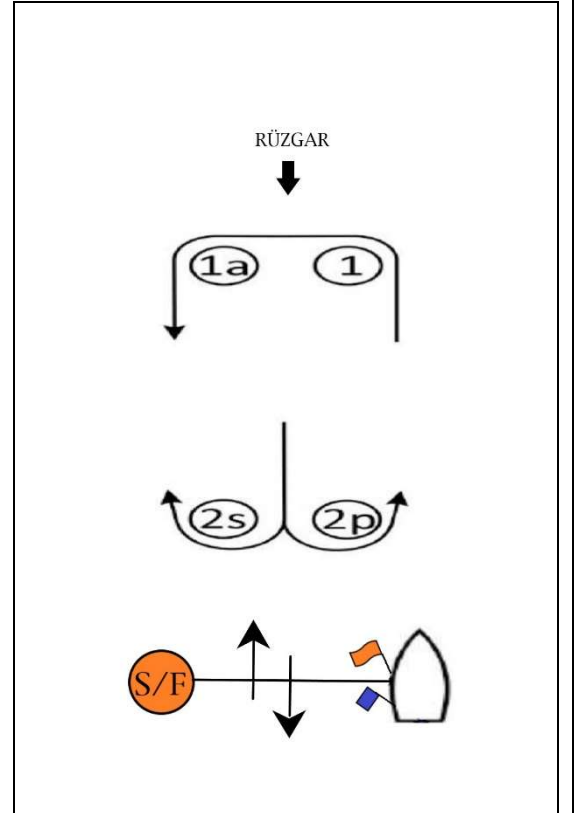

SWALLOW CUP

COURSES

09-11 SEPTEMBER 2024

*RC Vessel(s), Marks and buoy's locations for the races and the courses length will be approximately and shall not be grounds for a request for redress.

COURSE #1

Distance: ~ 6 nm.

COURSE #2

Distance: ~ 6nm.

Time Limit: 90 min.

Course Description

Start- #1- #2- #1- #2- Finish.

COURSE #3

Distance: ~ 8 nm.

Time Limit: 120 min.

CHARLIE S(3)-1-2-3-1-F(3)

MARKS AT STARBOARD

DELTA S(1)-3-2-1-3-F(1)

ECHO S(2)-1-3-2-1-F(2)

FOXTROT S(3)-2-1-3-2-F(3)

Start/ Finish Line may be positioned (or set) behind the numbered marks.

PIN END ON PORT (START)

PIN END ON STARBOARD (FINISH)

Course #5 WW-LW

Distance: ~ 6nm.

Time Limit: 90 min.

Course Description

Start- #1- #1 a- 2 s/p- #1- #1 a- Finish.

Course # 6

Distance 12 nm
Time Limit 180 min.