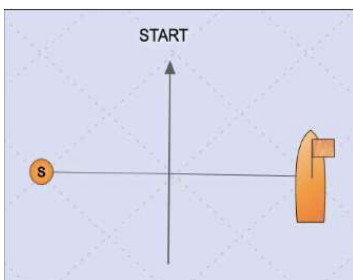

CHARLIE S(3)-1-2-3-1-F(3)

MARKS AT STARBOARD

DELTA S(1)-3-2-1-3-F(1)

ECHO S(2)-1-3-2-1-F(2)

FOXTROT S(3)-2-1-3-2-F(3)

Start/ Finish Line may be positioned (or set) behind the numbered marks.

PIN END ON PORT (START)