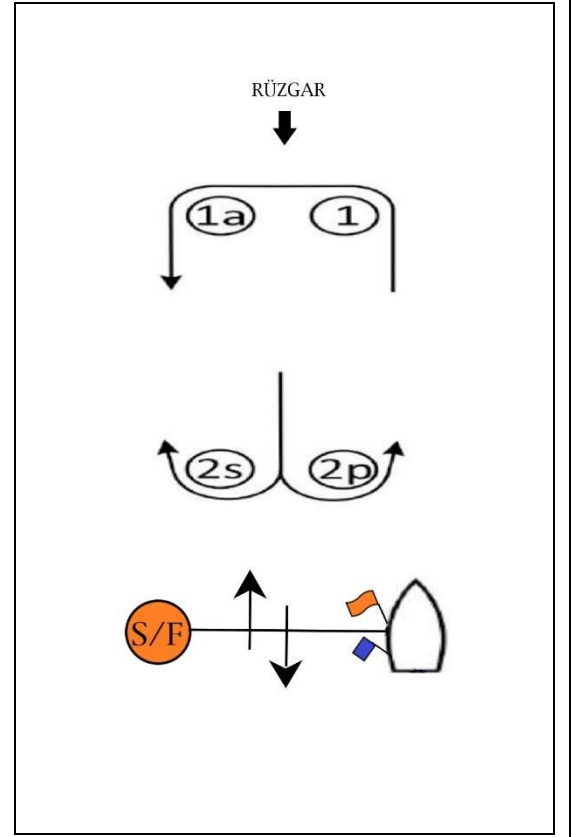

COURSE #1

Distance: ~ 6 nm.

Time Limit: 90 min.

Course Description

Start- 1- 1 a- 2 s/p- 1- 1 a- Finish