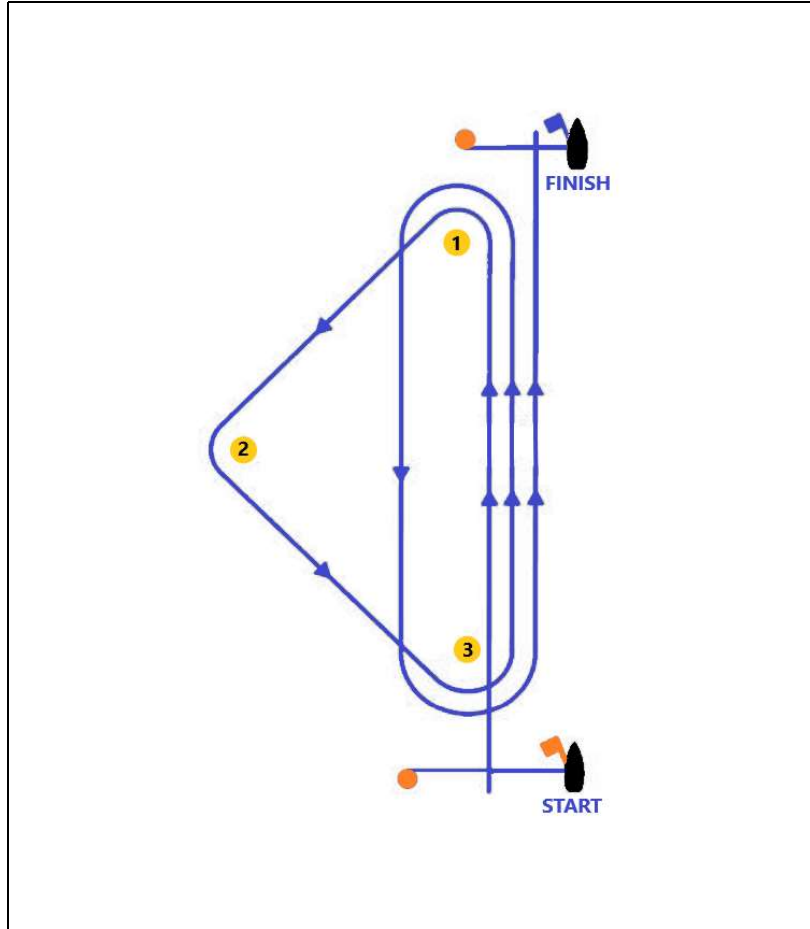

COURSE #2

Distance: ~ 6nm.

Time Limit: 90 min.

Course Description

Start- #1- #2- #1- #2- Finish.

COURSE #3

Distance: ~ 8 nm.

Time Limit: 120 min.

Course Description

Start- #1- #2- #3- #1- #3- Finish.

M.I.Y.C Classical **COURSE #4**

Distance: ~ 8 nm.

TIME LIMIT: 120 min.

MARKS AT STARBOARD

ALPHA S(1)-2-3-1-2-F(1)

BRAVO S(2)-3-1-2-3-F(2)

CHARLIE S(3)-1-2-3-1-F(3)

MARKS AT STARBOARD

DELTA S(1)-3-2-1-3-F(1)

ECHO S(2)-1-3-2-1-F(2)

FOXTROT S(3)-2-1-3-2-F(3)

Start/ Finish Line may be positioned (or set) behind the numbered marks.

PIN END ON PORT (START)

PIN END ON STARBOARD (FINISH)

Course #5 WW-LW

Distance: ~ 6nm.

Time Limit: 90 min.

Course Description

Start- #1- #1 a- 2 s/p- #1- #1 a- Finish.

Course # 6

Distance 12 nm
Time Limit 180 min.