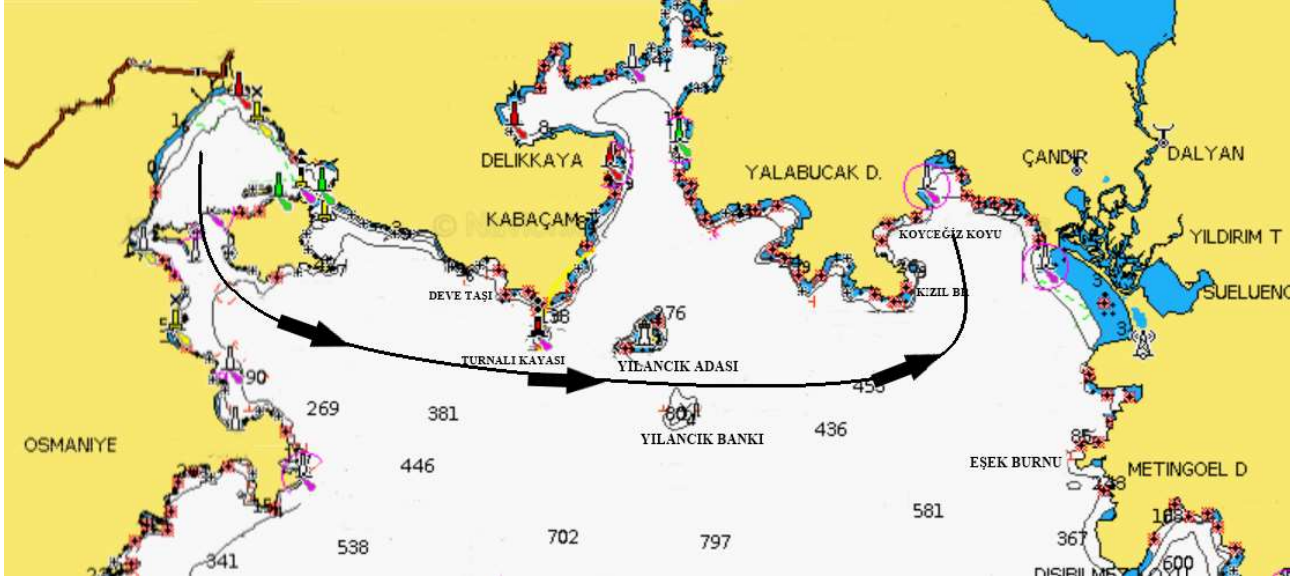

CHANNEL REGATTA

13-15 SEPTEMBER 2024

*RC Vessel(s), Marks and buoy's locations for the races and the courses length will be approximately and shall not be grounds for a request for redress.

DAY 1: MARMARIS TO EKINCIK

Course Description

START (MARMARIS BAY)- YILANCIK ADASI ON PORT- FINISH (KÖYCEĞİZ BAY)

Distance: ~20 nm

EKINCIK FINISH

COURSE 1

Distance: ~ 6 nm.

Course Description

Start- 1- 1 a- 2 s/p- 1- 1 a- Finish

COURSE 2

Distance: ~ 12 nm.

Course Description

Start- mark 1(yılancık bankı)-Finish

PIN END ON PORT (START)

PIN END ON STARBOARD (FINISH)

DAY 3: EKINCİK TO MARMARIS

Course Description

START (KÖYCEĞİZ BAY)- YILANCIK ADASI ON STARBOARD- FINISH (MARMARIS BAY)

Distance: ~20 nm

MARMARIS FINISH