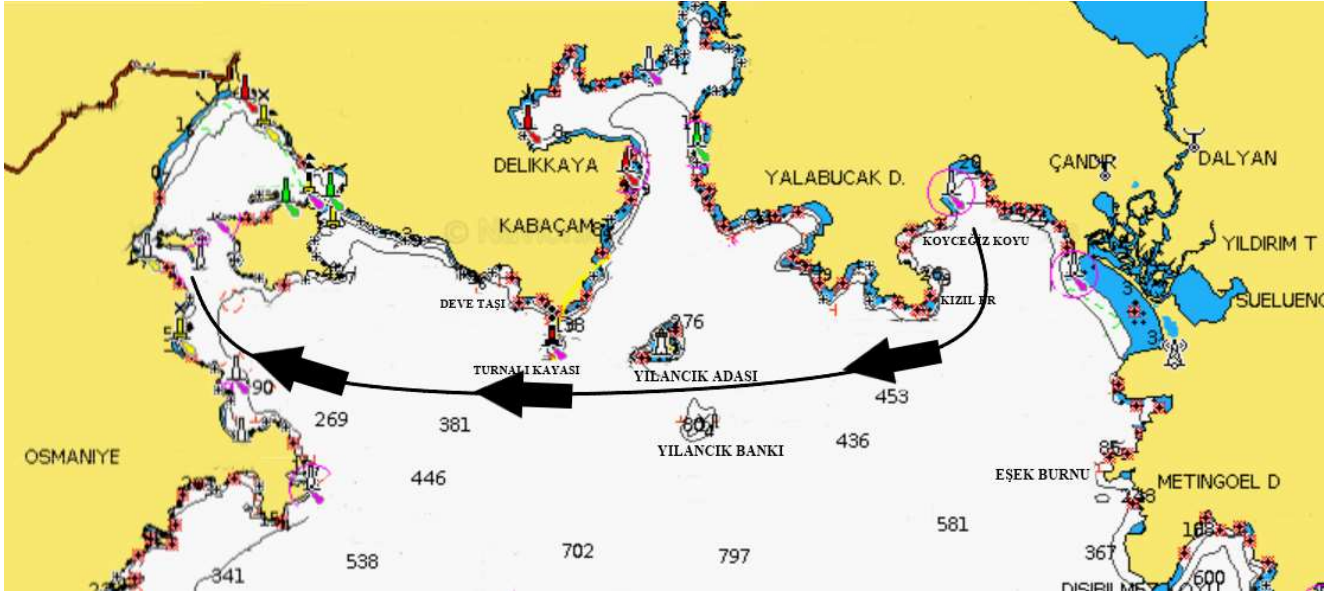

Course Description

START (MARMARIS BAY)- YILANCIK ADASI ON PORT- FINISH (KÖYCEĞİZ BAY)

Distance: ~20 nm

EKINCIK FINISH

COURSE 1

Distance: ~ 6 nm.

Course Description

Start- 1- 1 a- 2 s/p- 1- 1 a- Finish

COURSE 2

Distance: ~ 12 nm.

Course Description

Start- mark 1(yılancık bankı)-Finish

PIN END ON PORT (START)

PIN END ON STARBOARD (FINISH)

DAY 3: EKINCİK TO MARMARIS

Course Description

START (KÖYCEĞİZ BAY)- YILANCIK ADASI ON STARBOARD- FINISH (MARMARIS BAY)

Distance: ~20 nm

MARMARIS FINISH