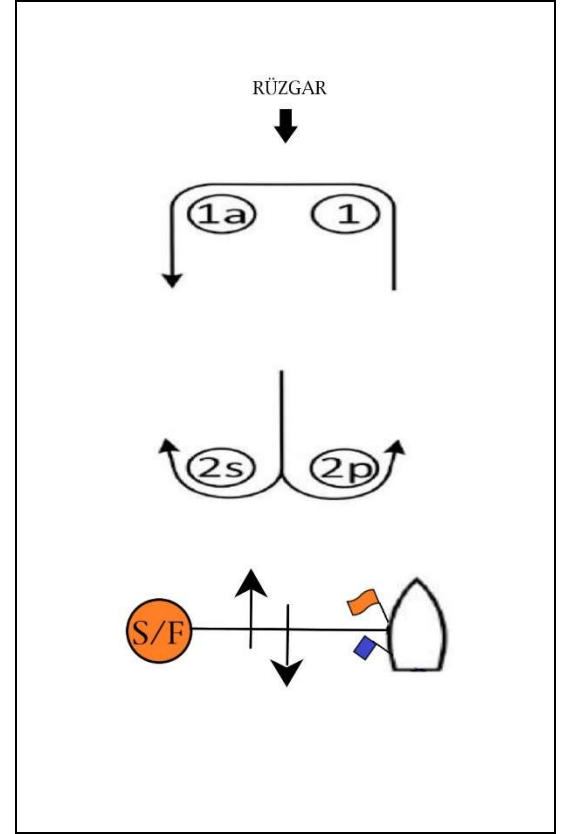

Course Description

START (MARMARIS BAY)- YILANCIK ADASI ON PORT- FINISH (KÖYCEĞİZ BAY)

Distance: ~20 nm

EKINCIK FINISH

COURSE 1

Distance: ~ 6 nm.

Course Description

Start- 1- 1 a- 2 s/p- 1- 1 a- Finish

COURSE 2

Distance: ~ 12 nm.

Course Description

Start- mark 1(yılancık bankı)-Finish

PIN END ON PORT (START)

PIN END ON STARBOARD (FINISH)

DAY 3: EKINCİK TO MARMARIS

Course Description

START (KÖYCEĞİZ BAY)- YILANCIK ADASI ON STARBOARD- FINISH (MARMARIS BAY)

Distance: ~20 nm

MARMARIS FINISH