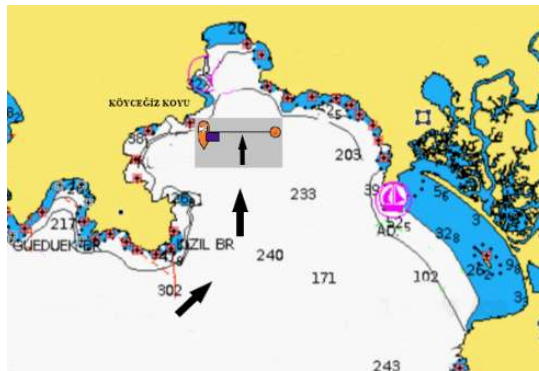

CHANNEL REGATTA

13-15 SEPTEMBER 2024

*RC Vessel(s), Marks and buoy's locations for the races and the courses length will be approximately and shall not be grounds for a request for redress.

DAY 1: MARMARIS TO EKINCIK

Course Description

START (MARMARIS BAY)- YILANCIK ADASI ON PORT- FINISH (KÖYCEĞİZ BAY)

Distance: ~20 nm

EKINCIK FINISH

COURSE 1

Distance: ~ 6 nm.

Course Description

Start- 1- 1 a- 2 s/p- 1- 1 a- Finish

COURSE 2

Distance: ~ 12 nm.

Course Description

Start- mark 1(yılancık bankı)-Finish

PIN END ON PORT (START)

PIN END ON STARBOARD (FINISH)

DAY 3: EKINCİK TO MARMARIS

Course Description

START (KÖYCEĞİZ BAY)- YILANCIK ADASI ON STARBOARD- FINISH (MARMARIS BAY)

Distance: ~20 nm

MARMARIS FINISH