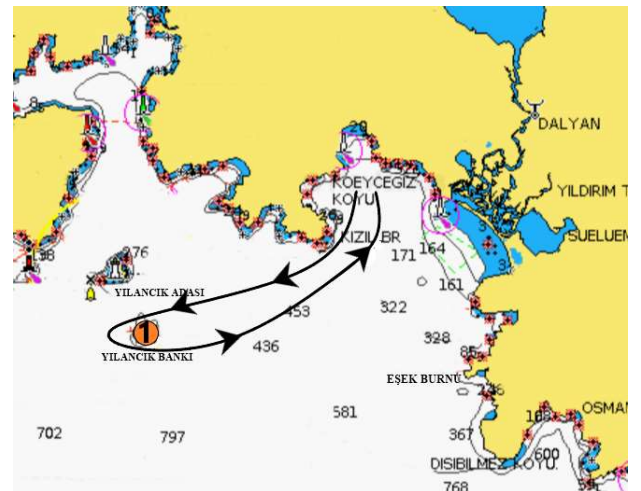

Course Description

START (MARMARIS BAY)- YILANCIK ADASI ON PORT- FINISH (KÖYCEĞİZ BAY)

Distance: ~20 nm

EKINCIK FINISH

COURSE 1

Distance: ~ 6 nm.

Course Description

Start- 1- 1 a- 2 s/p- 1- 1 a- Finish

COURSE 2

Distance: ~ 12 nm.

Course Description

Start- mark 1(yılancık bankı)-Finish

PIN END ON PORT (START)

PIN END ON STARBOARD (FINISH)

DAY 3: EKINCİK TO MARMARIS

Course Description

START (KÖYCEĞİZ BAY)- YILANCIK ADASI ON STARBOARD- FINISH (MARMARIS BAY)

Distance: ~20 nm

MARMARIS FINISH